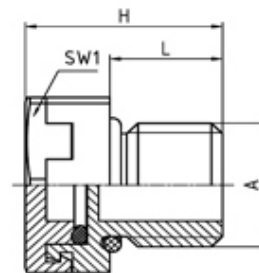

Venting Elements/Breather Plugs

Range: Cable Glands/Grommets

Order Code: JDAE12PA7035

DESCRIPTION

Venting element thread length 10 Light Grey - RAL 7035

CABLE GLANDS/GROMMETS FEATURES

- Theoretical air flow ca. 10 l/h at $\Delta p = 0,07$ bar
- Water entry pressure > 1 bar
- Temperature range $-40^{\circ}\text{C}/+100^{\circ}\text{C}$
- Protection grade IP66 / IP67 / IP69K

Subject to technical modification without notice.

Typographical and other errors do not justify claim for damages.

SPECIFICATION

Product Type	Standard
Body Material	Polyamide
Min Temperature Rating °C	-40
Max Temperature Rating °C	100
IP Rating	IP66/IP67/IP69K
Colour	Light Grey - RAL 7035
External Connecting Thread Type	Metric
Thread Length (mm)	10
Membrane	Polyether sulphone PES
Typical Air Flow	90 - 130 ml/min/cm2, 0,01 bar
Water Entry Pressure	> 1 bar
Width Across Flat 1 (mm)	17
Height (mm)	17.8
Connecting Thread Size	M12x1.5
Test Standard	Washers - Steel zinc-plated, Locknut - Brass CuZn39Pb3, nickel-plated, O-Ring - Nitrile rubber
Torque Settings	> 0.7Nm