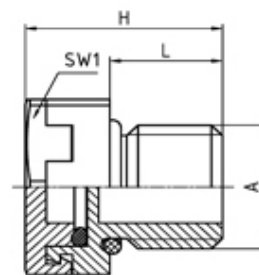

Venting Elements/Breather Plugs

Range: Cable Glands/Grommets

Order Code: JDAE12PA/SW

DESCRIPTION

Venting element thread length 10 Black - RAL 9005

CABLE GLANDS/GROMMETS FEATURES

- Theoretical air flow ca. 10 l/h at $\Delta p = 0,07$ bar
- Temperature range $-40^{\circ}\text{C}/+100^{\circ}\text{C}$
- Protection grade IP66 / IP67 / IP69K

Subject to technical modification without notice.

Typographical and other errors do not justify claim for damages.

SPECIFICATION

Product Type	Standard
Body Material	Polyamide
Min Temperature Rating °C	-40
Max Temperature Rating °C	100
IP Rating	IP66/IP67/IP69K
Colour	Black - RAL 9005
External Connecting Thread Type	Metric
Thread Length (mm)	10
Membrane	Polyether sulphone PES
Typical Air Flow	90 - 130 ml/min/cm2, 0,01 bar
Water Entry Pressure	> 1 bar
Width Across Flat 1 (mm)	17
Height (mm)	17.8
Connecting Thread Size	M12x1.5
Test Standard	Washers - Steel zinc-plated, Locknut - Brass CuZn39Pb3, nickel-plated, O-Ring - Nitrile rubber
Torque Settings	->0.7Nm