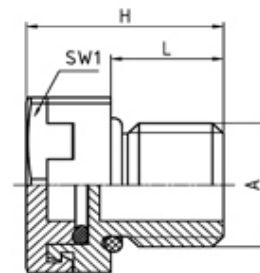

Venting Elements/Breather Plugs

Range: Cable Glands/Grommets

Order Code: GVE-PMS-M12-GL (JDAE12PA067035)

DESCRIPTION

Venting element thread length 6 Light Grey - RAL 7035

CABLE GLANDS/GROMMETS FEATURES

- Theoretical air flow ca. 10 l/h at $\Delta p = 0,07$ bar
- Water entry pressure > 1 bar
- Temperature range -40°C to +100°C
- Protection grade IP66 / IP67 / IP69K

Subject to technical modification without notice.

Typographical and other errors do not justify claim for damages.

SPECIFICATION

Product Type	Standard
Body Material	Polyamide
Min Temperature Rating °C	-40
Max Temperature Rating °C	100
IP Rating	IP66/IP67/IP69K
Colour	Light Grey - RAL 7035
External Connecting Thread Type	Metric
Thread Length (mm)	6
Membrane	Polyether sulphone PES
Typical Air Flow	90 - 130 ml/min/cm2, 0,01 bar
Water Entry Pressure	> 1 bar
Width Across Flat 1 (mm)	17
Connecting Thread Size	M12x1.5
Test Standard	Washers - Steel zinc-plated, Locknut - Brass CuZn39Pb3, nickel-plated, O-Ring - Nitrile rubber