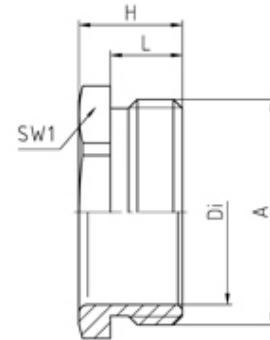

### 0321 MO

Pressure screw PG21 thread length 8

#### SPECIFICATION

<b>Product Type</b>	Standard
<b>Body Material</b>	Nickel Plated Brass
<b>Min Temperature °C</b>	-60
<b>Max Temperature °C</b>	200
<b>Thread Size</b>	PG21
<b>External Connecting Thread Type</b>	PG
<b>Thread Length (mm)</b>	8
<b>Interior Diameter (mm)</b>	24
<b>Width Across Flat 1 (mm)</b>	28
<b>Height (mm)</b>	11.5
<b>Connecting Thread Size</b>	Pg 21
<b>Additional Material Detail</b>	Body - Brass CuZn39Pb3 nickel plated