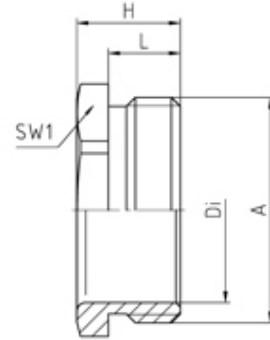

**0348 MO**

Pressure screw PG48 thread length 11.5

**SPECIFICATION**

<b>Product Type</b>	Standard
<b>Body Material</b>	Nickel Plated Brass
<b>Min Temperature °C</b>	-60
<b>Max Temperature °C</b>	200
<b>Thread Size</b>	PG48
<b>External Connecting Thread Type</b>	PG
<b>Thread Length (mm)</b>	11.5
<b>Interior Diameter (mm)</b>	52.7
<b>Width Across Flat 1 (mm)</b>	60
<b>Height (mm)</b>	17.5
<b>Connecting Thread Size</b>	Pg 48
<b>Additional Material Detail</b>	Body - Brass CuZn39Pb3 nickel plated