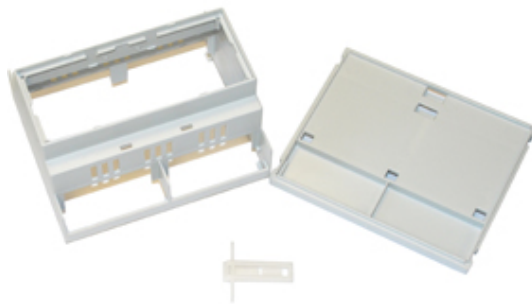

DIN Rail Enclosures

Range: DIN Rail Enclosures and Accessories

Order Code: EDR-AIB-106-GL (DNMB/6V/2E)

DESCRIPTION

73mm Vented DIN Rail enclosures with open top, enclosure 6

Subject to technical modification without notice.

Typographical and other errors do not justify claim for damages.

SPECIFICATION

Body Material	Flame retardant UL94-V0 polycarbonate
Body Style	Vented
Comments	All enclosures can be customised
Height (mm)	73
Length (mm)	106
Top Style	Open
Width (mm)	90