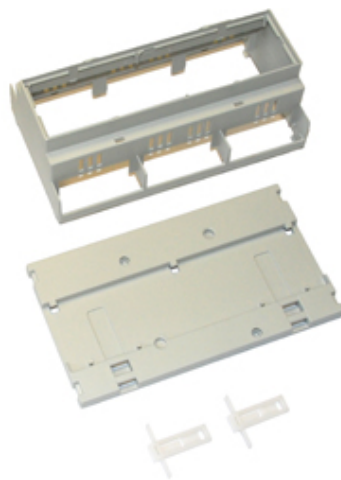

DIN Rail Enclosures

Range: DIN Rail Enclosures and Accessories

Order Code: EDR-AIB-159-GL (DNMB/9V/2E)

DESCRIPTION

73mm Vented DIN Rail enclosures with open top, enclosure 9

Subject to technical modification without notice.

Typographical and other errors do not justify claim for damages.

SPECIFICATION

Body Material	Flame retardant UL94-V0 polycarbonate
Body Style	Vented
Comments	All enclosures can be customised
Height (mm)	73
Length (mm)	158.5
Top Style	Open
Width (mm)	90