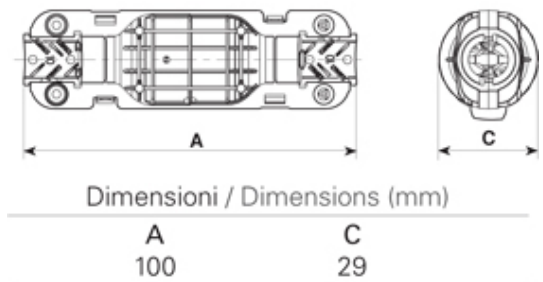

### 5650/20//221

Paguro gel connector junction box black, 2 cable entry 6.5-12mm cable with 2 pole terminal block

### SPECIFICATION

<b>Cable Entries</b>	2
<b>Number of Poles</b>	2
<b>Terminal Type</b>	Screw - wp
<b>Colour</b>	Black
<b>IP Rating</b>	68
<b>Max Conductor Size (Sq mm)</b>	1.5
<b>Max Current (A)</b>	16
<b>Max Voltage (V)</b>	250
<b>Minimum Temp Rating °C</b>	-30
<b>Max Temp Rating °C</b>	130
<b>Minimum Cable Diameter (mm)</b>	6.5
<b>Maximum Cable Diameter (mm)</b>	12
<b>Depth (mm)</b>	29
<b>Fixing System</b>	Cable
<b>Gel Material</b>	Sealing bi-component syliconic gel
<b>Length (mm)</b>	10
<b>Width (mm)</b>	29