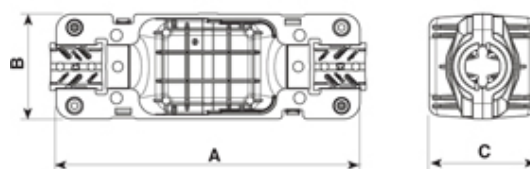

## Range: Weatherproof/Waterproof Connectors

Order Code: CGL-I2B-S03 (5660/3///221)

Dimensioni / Dimensions (mm)

A	B	C
120	40	41

Max volume interno disponibile ~ 25,92cm<sup>3</sup>

Max internal room available ~ 25.92cm<sup>3</sup>

### DESCRIPTION

Paguro gel connector junction box black, 2 cable entry 7.5-16mm cable with 3 pole terminal block

## SPECIFICATION

<b>Colour</b>	Black
<b>Length (mm)</b>	120
<b>Width (mm)</b>	40
<b>Depth (mm)</b>	41
<b>Cable Entries</b>	2
<b>Max Current (A)</b>	25
<b>Max Voltage (V)</b>	450
<b>Number of Poles</b>	3
<b>Max Conductor Size (Sq mm)</b>	4
<b>Minimum Cable Diameter (mm)</b>	7.5
<b>Maximum Cable Diameter (mm)</b>	16
<b>IP Rating</b>	68
<b>Min Temperature Rating °C</b>	-30
<b>Max Temperature Rating °C</b>	130
<b>Body Material</b>	PA66 V0
<b>Fixing System</b>	Cable
<b>Gel Material</b>	Sealing bi-component syliconic gel
<b>Terminal Type</b>	Screw - wp