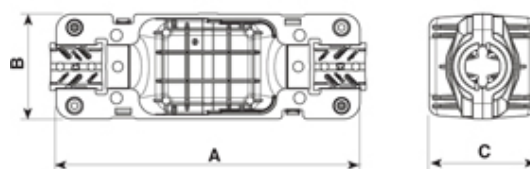

Gel Filled

Range: Weatherproof/Waterproof Connectors

Order Code: CGL-I2B-S02 (5660/2///221)

Dimensioni / Dimensions (mm)

A	B	C
120	40	41

Max volume interno disponibile ~ 25,92cm³

Max internal room available ~ 25.92cm³

DESCRIPTION

Paguro gel connector junction box black, 2 cable entry 7.5-16mm cable with 2 pole terminal block

WEATHERPROOF/WATERPROOF CONNECTORS FEATURES

- Patented memory Gel
- Can be rewired without renewal of internal Gel
- IP68 Protection as standard
- Supplied complete with connector
- Ideal for external connection applications
- The products can be buried without moisture ingress problems
- Up to 16 Amp current capability, depending on product

Features may vary by product throughout the range.

Subject to technical modification without notice.

Typographical and other errors do not justify claim for damages.

SPECIFICATION

Colour	Black
Length (mm)	120
Width (mm)	40
Depth (mm)	41
Cable Entries	2
Max Current (A)	25
Max Voltage (V)	450
Number of Poles	2
Max Conductor Size (Sq mm)	6
Minimum Cable Diameter (mm)	11
Maximum Cable Diameter (mm)	15
IP Rating	68
Min Temperature Rating °C	-30
Max Temperature Rating °C	130
Body Material	PA66 V0
Fixing System	Cable
Gel Material	Sealing bi-component syliconic gel
Terminal Type	Screw - wp