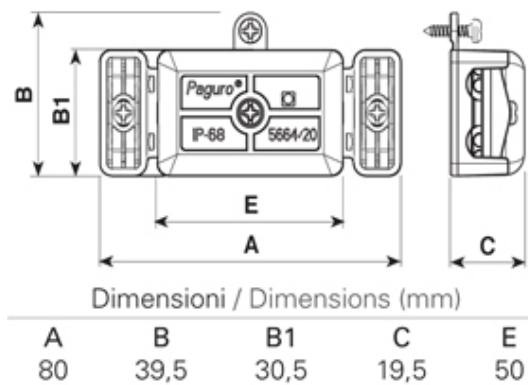

Gel Filled

Range: Weatherproof/Waterproof Connectors

Order Code: 5664/20//221

DESCRIPTION

Paguro gel connector junction box black, 4 cable entry 4.5-7.5mm cable with double connector plug/socket

WEATHERPROOF/WATERPROOF CONNECTORS FEATURES

- Patented memory Gel
- Can be rewired without renewal of internal Gel
- IP68 Protection as standard
- Supplied complete with connector
- Ideal for external connection applications
- The products can be buried without moisture ingress problems
- Up to 16 Amp current capability, depending on product

Features may vary by product throughout the range.

Subject to technical modification without notice.

Typographical and other errors do not justify claim for damages.

SPECIFICATION

Colour	Black
Length (mm)	80
Width (mm)	30.5
Depth (mm)	19.5
Cable Entries	4
Max Current (A)	6
Max Voltage (V)	250
Number of Poles	2+2
Max Conductor Size (Sq mm)	1
Minimum Cable Diameter (mm)	4.5
Maximum Cable Diameter (mm)	7.5
IP Rating	68
Fixing System	Cable
Gel Material	Sealing bi-component syliconic gel
Terminal Type	Screw - wp