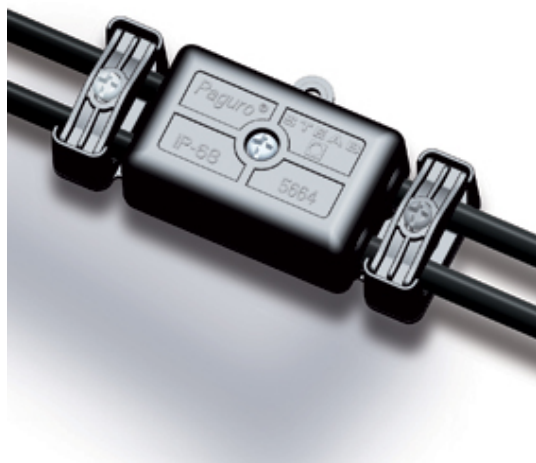

Gel Filled

Range: Weatherproof/Waterproof Connectors

Order Code: 5664/20//221

DESCRIPTION

Paguro gel connector junction box black, 4 cable entry 4.5-7.5mm cable with double connector plug/socket

WEATHERPROOF/WATERPROOF CONNECTORS FEATURES

- Patented memory Gel
- Can be rewired without renewal of internal Gel
- IP68 Protection as standard
- Supplied complete with connector
- Ideal for external connection applications
- The products can be buried without moisture ingress problems
- Up to 16 Amp current capability, depending on product

Features may vary by product throughout the range.

Subject to technical modification without notice.

Typographical and other errors do not justify claim for damages.

SPECIFICATION

Colour	Black
Length (mm)	80
Width (mm)	30.5
Depth (mm)	19.5
Cable Entries	4
Max Current (A)	6
Max Voltage (V)	250
Number of Poles	2+2
Max Conductor Size (Sq mm)	1
Minimum Cable Diameter (mm)	4.5
Maximum Cable Diameter (mm)	7.5
IP Rating	68
Fixing System	Cable
Gel Material	Sealing bi-component syliconic gel
Terminal Type	Screw - wp