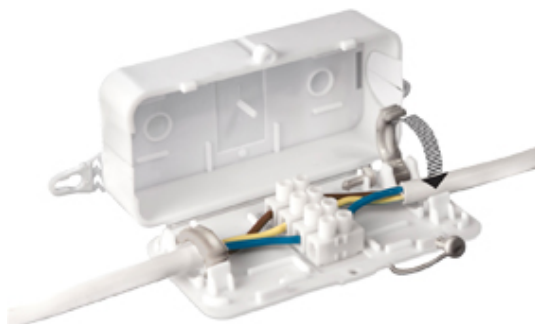

DEBOX

Original DEBOX® supplied with Terminal Block - This cable junction box incorporates registered design features many new innovative concepts to speed up product assembly without compromising quality. This safe, fast reliable potentially tool-less assembly is also supplied complete with 4 Pole 24amp, 4mm² connector block. It is capable of accommodating 2, 3 and 4 conductors in round or flat profile cable for ring main lighting. LED lighting or power.

SPECIFICATION

Number of Poles	4
Body Material	Polypropylene
Colour	White
Max Conductor Size (Sq mm)	4
Max Current (A)	24
Height (mm)	28.5
Width (mm)	53
Length (mm)	97
Comments	Please note that the unique features are coloured for display purposes only. The Debox and all features are white .