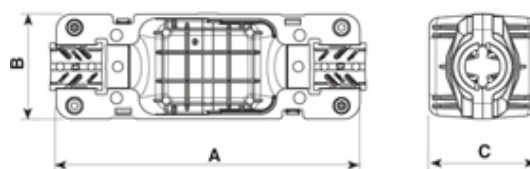

Gel Filled

Range: Weatherproof/Waterproof Connectors

Order Code: CGL-I4B-003 (5660/4/2/221)

Dimensioni / Dimensions (mm)

A	B	C
120	40	41

Max volume interno disponibile ~ 25,92cm³

Max internal room available ~ 25.92cm³

DESCRIPTION

Paguro gel connector junction box black, 4 cable entry 7.5-16mm cable with 3 pole terminal block

WEATHERPROOF/WATERPROOF CONNECTORS FEATURES

- Patented memory Gel
- Can be rewired without renewal of internal Gel
- IP68 Protection as standard
- Supplied complete with connector
- Ideal for external connection applications
- The products can be buried without moisture ingress problems
- Up to 16 Amp current capability, depending on product

Features may vary by product throughout the range.

Subject to technical modification without notice.

Typographical and other errors do not justify claim for damages.

SPECIFICATION

Colour	Black
Length (mm)	138
Width (mm)	78
Depth (mm)	35
Cable Entries	4
Max Voltage (V)	250
Number of Poles	3
Max Conductor Size (Sq mm)	6
Minimum Cable Diameter (mm)	7.5
Maximum Cable Diameter (mm)	16
IP Rating	68
Fixing System	Cable
Gel Material	Sealing bi-component syliconic gel
Terminal Type	Screw - wp