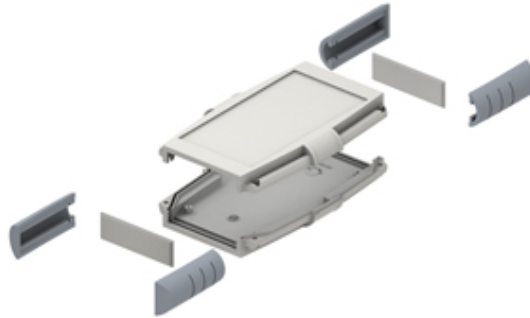

33133225

Blue corner section

SPECIFICATION

Enclosure Material	Polypropylene covered with TPE non-slip material
Colour	Blue
Min Temperature °C	0
Max Temperature °C	85
Comments	Supplied in packs of 4 pcs. Suitable for Enclosure products 33133301, 33133302, 33133303, 33133304, 33133305, 33133306, 33133311, 33133312, 33133313, 33133314, 33133315 & 33133316