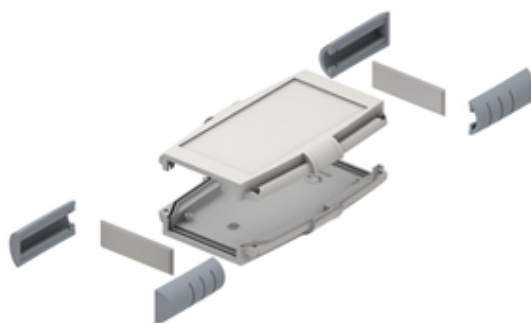

Accessories

Range: Enclosures

Order Code: 33133325

DESCRIPTION

Green corner section

*Subject to technical modification without notice.
Typographical and other errors do not justify claim for damages.*

SPECIFICATION

Enclosure Material	Polypropylene covered with TPE non-slip material
Colour	Green
Min Temperature Rating °C	0
Max Temperature Rating °C	85
Comments	Supplied in packs of 4 pcs. Suitable for Enclosure products 33133301, 33133302, 33133303, 33133304, 33133305, 33133306, 33133311, 33133312, 33133313, 33133314, 33133315 & 33133316