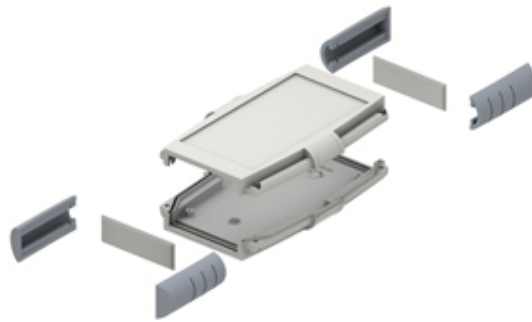

## Range: Enclosures

Order Code: 33133425

---

---

## SPECIFICATION

<b>Enclosure Material</b>	Polypropylene covered with TPE non-slip material
<b>Colour</b>	Red
<b>Min Temperature Rating °C</b>	0
<b>Max Temperature Rating °C</b>	85
<b>Comments</b>	Supplied in packs of 4 pcs. Suitable for Enclosure products 33133301, 33133302, 33133303, 33133304, 33133305, 33133306, 33133311, 33133312, 33133313, 33133314, 33133315 & 33133316