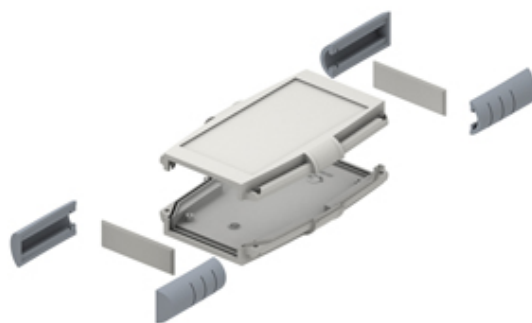

Accessories

Range: Enclosures

Order Code: 33133525

DESCRIPTION

Orange corner section

*Subject to technical modification without notice.
Typographical and other errors do not justify claim for damages.*

SPECIFICATION

Enclosure Material	Polypropylene covered with TPE non-slip material
Colour	Orange
Min Temperature Rating °C	0
Max Temperature Rating °C	85
Comments	Supplied in packs of 4 pcs. Suitable for Enclosure products 33133301, 33133302, 33133303, 33133304, 33133305, 33133306, 33133311, 33133312, 33133313, 33133314, 33133315 & 33133316