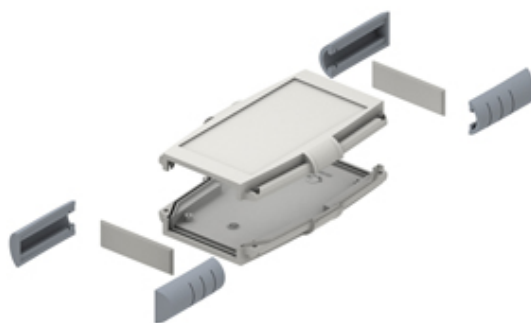

Accessories

Range: Enclosures

Order Code: 33133625

DESCRIPTION

Black corner section

*Subject to technical modification without notice.
Typographical and other errors do not justify claim for damages.*

SPECIFICATION

Enclosure Material	Polypropylene covered with TPE non-slip material
Colour	Black
Min Temperature Rating °C	0
Max Temperature Rating °C	85
Comments	Supplied in packs of 4 pcs. Suitable for Enclosure products 33133301, 33133302, 33133303, 33133304, 33133305, 33133306, 33133311, 33133312, 33133313, 33133314, 33133315 & 33133316