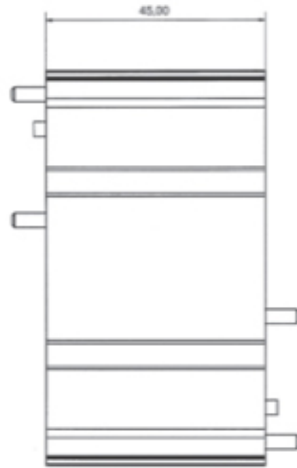

**DIME-M-FS-5000**

DIN Rail 72mm Supports - Foot Element

**SPECIFICATION**