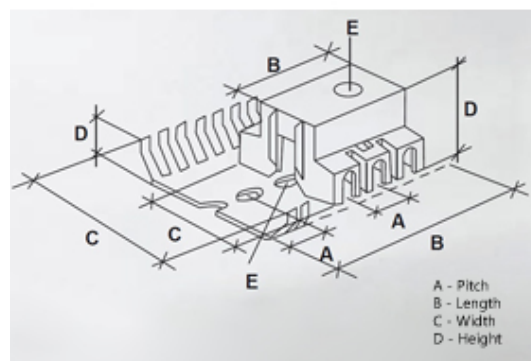

Accessories

Range: Emech Terminals/Accessories

Order Code: HY4510600

DESCRIPTION

Wireholder for HY431, HY432, HY433, HY434, HY200, HY232 and HY403

Subject to technical modification without notice.

Typographical and other errors do not justify claim for damages.

SPECIFICATION

Number of Poles	24
Body Material	PLP V2
Height (mm)	12
Width (mm)	50
Length (mm)	235