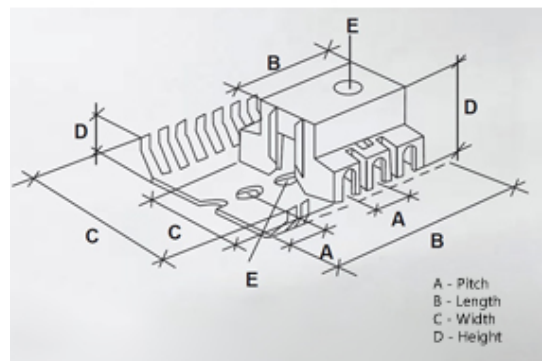

Accessories

Range: Emech Terminals/Accessories

Order Code: HY4511202

DESCRIPTION

Cover for HY432 and HY433

Subject to technical modification without notice.

Typographical and other errors do not justify claim for damages.

SPECIFICATION

Number of Poles	2
Body Material	PLP V2
Height (mm)	19
Width (mm)	31.8
Length (mm)	22