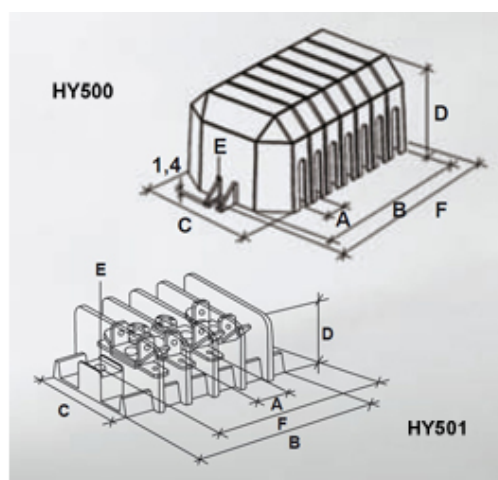

## Range: Emech Terminals/Accessories

Order Code: HY500/2 cover

### DESCRIPTION

2 pole grey polyamide cover 11mm pitch

*Subject to technical modification without notice.*

*Typographical and other errors do not justify claim for damages.*

## SPECIFICATION

Number of Poles	2
Body Material	Polyamide
Colour	Grey
UL94 Rating	UL94V1
Glow Wire Resistance Test Temp	GWT750Å°C in 2 sec (EN60695-2-11)
Pitch (mm)	11
Height (mm)	45
Width (mm)	63
Length (mm)	45