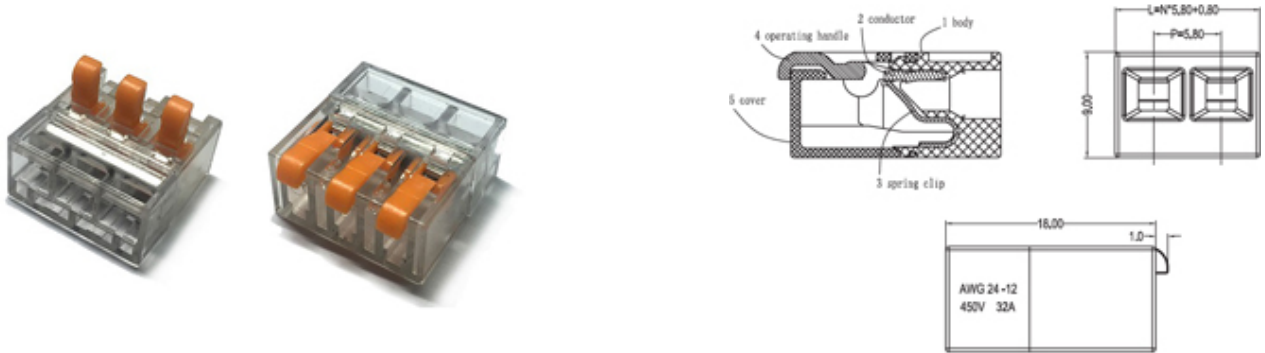

### HYKL-03

1 Pole 3 Way Kwik Lever connector with lever-spring clamp action for junction boxes

#### SPECIFICATION

<b>Number of Poles</b>	1 Pole 3 Way
<b>Colour</b>	Transparent with Orange Levers
<b>Max Conductor Size (Sq mm)</b>	4
<b>Min Conductor Size AWG</b>	24
<b>Max Conductor Size AWG</b>	12
<b>Max Current (A)</b>	32
<b>Max Voltage (V)</b>	450
<b>Pitch (mm)</b>	5.8
<b>Height (mm)</b>	9
<b>Width (mm)</b>	18
<b>Length (mm)</b>	18.2
<b>Comments</b>	Can be used for stranded cable as well as solid due to the lever-spring clamp action