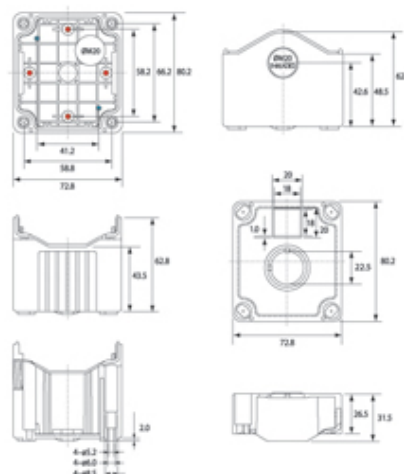

Rectangular Enclosures/Junction Boxes

Range: Enclosures

Order Code: EJB-CSA-08-08-08-BB (DE01D-A-BB-1)

Product Image
Not Available

DESCRIPTION

Size 1, deep base ABS material black lid black base with 1 hole

ENCLOSURES FEATURES

- Complete with M20 cable knockouts
- 4 sizes available in Standard and deep base
- Also available in ABS-UL94
- Unique snap-on DIN rail and flange brackets available
- Suitable for mounting control switches or enclosing printed circuit boards
- Captive plastic screws in lid

Subject to technical modification without notice.

Typographical and other errors do not justify claim for damages.

SPECIFICATION

Product Type	Deep base
Number of Holes	1
Base Style	Deep base
Base Colour	Black
Lid Colour	Black
Enclosure Material	ABS-UL94-HB
IP Rating	67
Min Temperature Rating °C	-10
Max Temperature Rating °C	65
Height (mm)	80
Width (mm)	73
Depth (mm)	78
Accessories Available	Snap-on flange & DIN Rail brackets