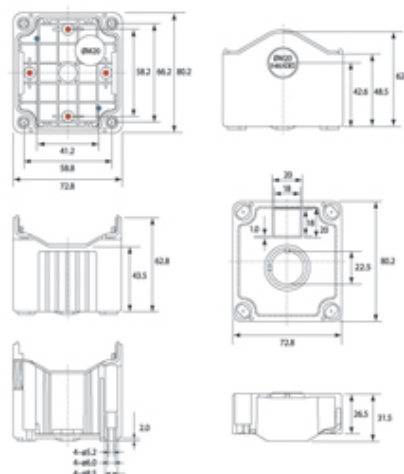

# Rectangular Enclosures/Junction Boxes

## Range: Enclosures

Order Code: EJB-CSA-08-08-08-BG (DE01D-A-BG-1)

Product Image  
Not Available

### DESCRIPTION

Size 1, deep base ABS material black lid grey base with 1 hole

### ENCLOSURES FEATURES

- Complete with M20 cable knockouts
- 4 sizes available in Standard and deep base
- Also available in ABS-UL94
- Unique snap-on DIN rail and flange brackets available
- Suitable for mounting control switches or enclosing printed circuit boards
- Captive plastic screws in lid