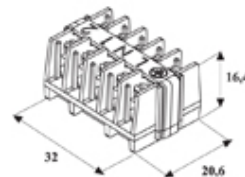

TeeBlock

Range: Weatherproof/Waterproof Connectors

Order Code: CWP-ALW-24A-2X030 (THB.026.B2A)

DESCRIPTION

3 Pole TeeBlock screw- wp terminal 24A 450V

WEATHERPROOF/WATERPROOF CONNECTORS FEATURES

- Unique T style connector TH029 saves installation time and effort
- Range includes insulation piercing options
- Large conductor size capability with rising clamp fitting of TH027 enables easier installation
- The 3 and 5 pole options of TH026 gives flexibility of configuration when used with the Teebox
- TH032, 4+4 terminals colour for LED applications

Features may vary by product throughout the range.

Subject to technical modification without notice.

Typographical and other errors do not justify claim for damages.

SPECIFICATION

Max Current (A)	24
Max Voltage (V)	450
Number of Poles	3
Max Conductor Size (Sq mm)	2.5
Min Temperature Rating °C	-40
Max Temperature Rating °C	125
Temperature "T" Rating	T125
Body Material	PA66
Terminal Type	Screw - wp