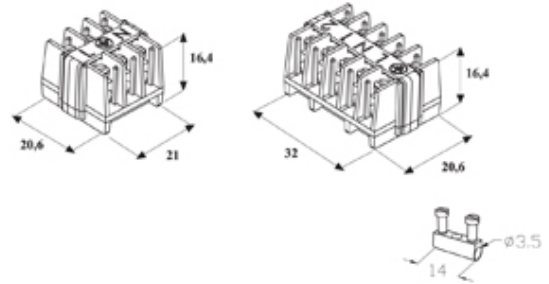

## Range: Weatherproof/Waterproof Connectors

Order Code: CWP-ALS-32A-2X02N (THB.026.C1A)

### DESCRIPTION

2 Pole TeeBlock standard terminal 32A 450V

## SPECIFICATION

Max Current (A)	32
Max Voltage (V)	450
Number of Poles	2
Max Conductor Size (Sq mm)	4
Min Temperature Rating °C	-40
Max Temperature Rating °C	125
Temperature "T" Rating	T125
Body Material	PA66
Terminal Type	Standard