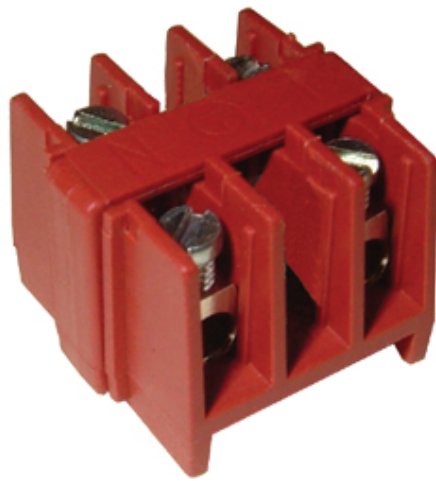

## Range: Weatherproof/Waterproof Connectors

Order Code: CWP-ALS-32A-2X02N (THB.026.C1A)

### DESCRIPTION

2 Pole TeeBlock standard terminal 32A 450V

### WEATHERPROOF/WATERPROOF CONNECTORS FEATURES

- Unique T style connector TH029 saves installation time and effort
- Range includes insulation piercing options
- Large conductor size capability with rising clamp fitting of TH027 enables easier installation
- The 3 and 5 pole options of TH026 gives flexibility of configuration when used with the Teebox
- TH032, 4+4 terminals colour for LED applications