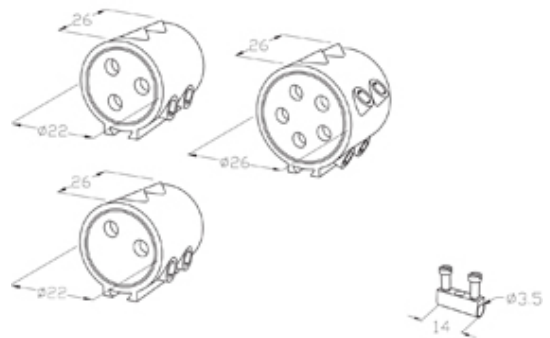

## Range: Weatherproof/Waterproof Connectors

Order Code: CWP-ACS-32A-2X030 (THB.021.A1A)

### DESCRIPTION

3 Pole compact TeeDrum end barrier contact terminal

## SPECIFICATION

Max Current (A)	32
Max Voltage (V)	450
Number of Poles	3
Max Conductor Size (Sq mm)	4
IP Rating	20
Min Temperature Rating °C	-40
Max Temperature Rating °C	125
Temperature "T" Rating	T125
Body Material	PA66
Terminal Type	Screw - end barrier contact