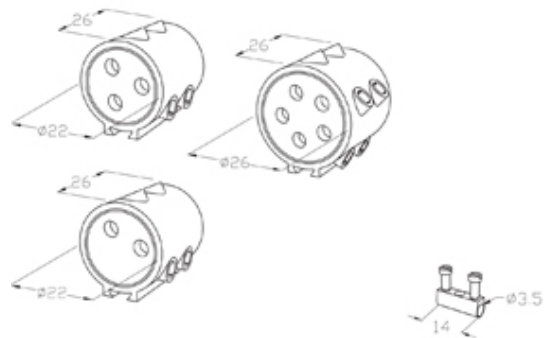

## Range: Weatherproof/Waterproof Connectors

Order Code: CWP-ACS-32A-2X02N (THB.021.C1A)

### DESCRIPTION

2 Pole compact TeeDrum end barrier contact terminal

## SPECIFICATION

Number of Poles	2
Max Conductor Size (Sq mm)	4
IP Rating	20
Min Temperature Rating °C	-40
Max Temperature Rating °C	125
Temperature "T" Rating	T125
Body Material	PA66
Terminal Type	Screw - end barrier contact