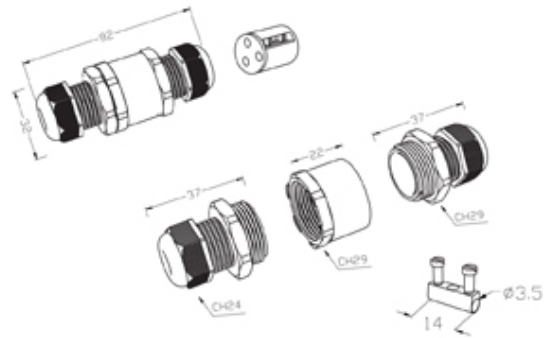

TeeTube

Range: Weatherproof/Waterproof Connectors

Order Code: THB.390.B1A

Product Image
Not Available

DESCRIPTION

TeeTube Mini "Elbow shape" 3 Pole Screw - end barrier contact 7mm to 13.5mm, 4 mm max conductor size IP68 32A 450V 2 cable entries

WEATHERPROOF/WATERPROOF CONNECTORS FEATURES

- Tough, robust construction with large cable range acceptance
- Straight through, T splitter and Y splitter versions available
- Dual terminal versions available for easy fitting and looping of conductors (2+2 and 3+3 poles)
- Temperature rating of -40°C to +125°C

Features may vary by product throughout the range.

Subject to technical modification without notice.

Typographical and other errors do not justify claim for damages.

SPECIFICATION

Type	Joint connector (re-usable/re-accessible)
Colour	Black
Length (mm)	73
Width (mm)	32
Depth (mm)	61
Cable Entries	2
Max Current (A)	32
Max Voltage (V)	450
Number of Poles	3
Min Conductor Size (Sq mm)	0.5
Max Conductor Size (Sq mm)	4
Minimum Cable Diameter (mm)	7
Maximum Cable Diameter (mm)	13.5
IP Rating	68
Min Temperature Rating °C	-40
Max Temperature Rating °C	125
Temperature "T" Rating	T85
Body Material	PA66 GF UL94 V0 GWT 960Å°C
Corrosion Resistance	Salt mist, 1.000 ore, 5% salt solutions, 35Å°C EN60068-2-11:2000, Test Ka (168h)
Fixing System	Cable
Terminal Type	Screw (M3 - max. 0.5 Nm)