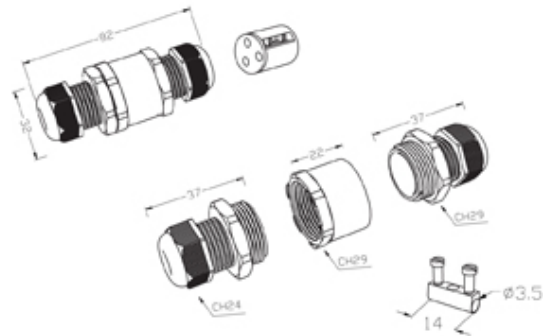

TeeTube

Range: Weatherproof/Waterproof Connectors

Order Code: THB.390.D2C.1

DESCRIPTION

TeeTube with innovative cable glands, 2 Pole Screw - wp 7mm to 10.5mm, 2.5 mm max conductor size IP68 24A 450V 2 cable entries

WEATHERPROOF/WATERPROOF CONNECTORS FEATURES

- Tough, robust construction with large cable range acceptance
- Straight through, T splitter and Y splitter versions available
- Dual terminal versions available for easy fitting and looping of conductors (2+2 and 3+3 poles)
- Temperature rating of -40°C to +125°C

Features may vary by product throughout the range.

Subject to technical modification without notice.

Typographical and other errors do not justify claim for damages.

SPECIFICATION

Cable Entries	2
Max Current (A)	24
Max Voltage (V)	450
Number of Poles	2
Max Conductor Size (Sq mm)	2.5
Minimum Cable Diameter (mm)	7
Maximum Cable Diameter (mm)	10.5
IP Rating	68
Min Temperature Rating °C	-40
Max Temperature Rating °C	125
Temperature "T" Rating	T125
Body Material	PA66 / TPE
Fixing System	Cable
Terminal Type	Screw - wp