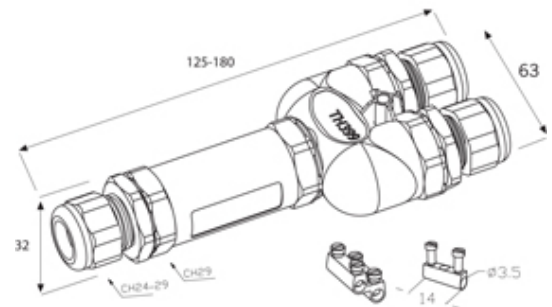

TeeTube

Range: Weatherproof/Waterproof Connectors

Order Code: THB.399.G9B.3

DESCRIPTION

TeeTube with innovative cable gland 3+3 Pole Screw - end barrier contact 7mm to 10.5mm on one gland 14mm to 17mm on the other 2 glands, 4 mm max conductor size IP68 32A 250V 3 cable entries

WEATHERPROOF/WATERPROOF CONNECTORS FEATURES

- Tough, robust construction with large cable range acceptance
- Straight through, T splitter and Y splitter versions available
- Dual terminal versions available for easy fitting and looping of conductors (2+2 and 3+3 poles)
- Temperature rating of -40°C to +125°C

Features may vary by product throughout the range.

Subject to technical modification without notice.

Typographical and other errors do not justify claim for damages.

SPECIFICATION

Cable Entries	3
Max Current (A)	32
Max Voltage (V)	250
Number of Poles	3+3
Max Conductor Size (Sq mm)	2.5
Minimum Cable Diameter (mm)	7
Maximum Cable Diameter (mm)	17
IP Rating	68
Min Temperature Rating °C	-40
Max Temperature Rating °C	125
Temperature "T" Rating	T125
Body Material	PA66 / TPE
Fixing System	Cable
Terminal Type	Multiple contact