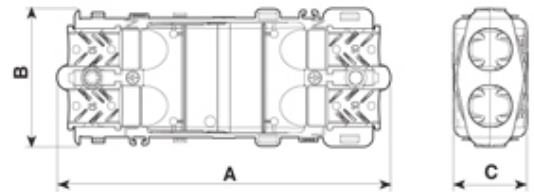

5625////1121

Paguro gel connector junction box black, 4 cable entry 6.5-12mm cable with 3 pole terminal block

Dimensioni / Dimensions (mm)

A	B	C
105	44	24

Max volume interno disponibile ~ 14,26cm³

Max internal room available ~ 14.26cm³

SPECIFICATION

Cable Entries	4
Number of Poles	3
Terminal Type	Screw - wp
Body Material	Nylon PA66-RV V0
Colour	Black
IP Rating	68
Max Conductor Size (Sq mm)	4
Max Current (A)	16
Max Voltage (V)	250
Minimum Temp Rating °C	-30
Max Temp Rating °C	130
Minimum Cable Diameter (mm)	6.5
Maximum Cable Diameter (mm)	12
Depth (mm)	24
Fixing System	Cable
Gel Material	Sealing bi-component syliconic gel
Length (mm)	105
Width (mm)	44