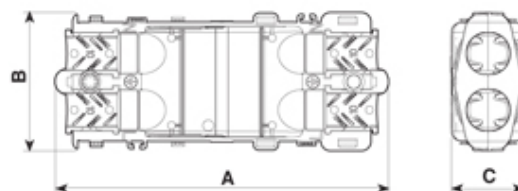

5625/4151121

Paguro gel connector junction box orange, 4 cable entry 6.5-12mm cable with 4 pole terminal block

Dimensioni / Dimensions (mm)

A	B	C
105	44	24

 Max volume interno disponibile ~ 14,26cm³

 Max internal room available ~ 14.26cm³
SPECIFICATION

Cable Entries	4
Number of Poles	4
Terminal Type	Screw - wp
Body Material	Nylon PA66-RV V0
Colour	Orange
IP Rating	68
Max Conductor Size (Sq mm)	2.5
Max Current (A)	16
Max Voltage (V)	250
Minimum Temp Rating °C	-30
Max Temp Rating °C	130
Minimum Cable Diameter (mm)	6.5
Maximum Cable Diameter (mm)	12
Depth (mm)	24
Fixing System	Cable
Gel Material	Sealing bi-component syliconic gel
Length (mm)	105
Width (mm)	44