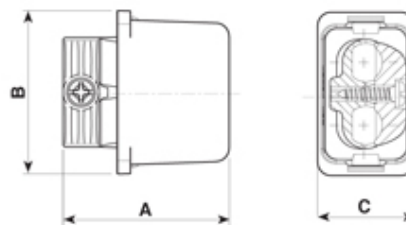

5630/////26

Minature Paguro gel connector junction box black, 2 cable entry 6-8mm with 2 pole terminal block

Dimensioni / Dimensions (mm)

A	B	C
37	36,5	22

SPECIFICATION

Cable Entries	2
Number of Poles	2
Terminal Type	Screw - wp
Body Material	Nylon PA66-RV
Colour	Black
IP Rating	68
Max Conductor Size (Sq mm)	2.5
Max Current (A)	16
Max Voltage (V)	250
Minimum Temp Rating °C	-30
Max Temp Rating °C	130
Minimum Cable Diameter (mm)	6
Maximum Cable Diameter (mm)	8
Depth (mm)	(B) 36.5
Fixing System	Cable
Gel Material	Sealing bi-component syliconic gel
Length (mm)	(A) 37
Width (mm)	(c) 22