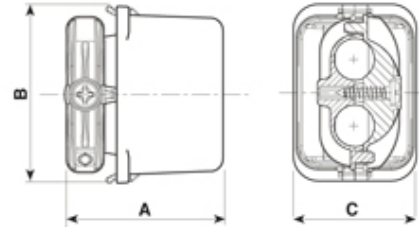

### 5633/////86

Minature Paguro gel connector junction box grey, 2 cable entry 8-10mm with 3 pole terminal block

Dimensioni / Dimensions (mm)

A	B	C
38	42,5	29,5

#### SPECIFICATION

Cable Entries	2
Number of Poles	3
Terminal Type	Screw - wp
Body Material	Nylon PA66-RV
Colour	Grey
IP Rating	68
Max Conductor Size (Sq mm)	2.5
Max Current (A)	16
Max Voltage (V)	250
Minimum Temp Rating °C	-30
Max Temp Rating °C	130
Minimum Cable Diameter (mm)	8
Maximum Cable Diameter (mm)	10
Depth (mm)	(c) 29.5
Fixing System	Cable
Gel Material	Sealing bi-component syliconic gel
Length (mm)	(A) 38
Width (mm)	(B) 42.5