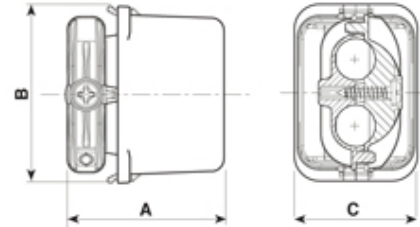

5633/6///86

Minature Paguro gel connector junction box grey, 2 cable entry 8-10mm with 4 pole terminal block

Dimensioni / Dimensions (mm)

A	B	C
38	42,5	29,5

SPECIFICATION

Cable Entries	2
Number of Poles	4
Terminal Type	Screw - wp
Body Material	Nylon PA66-RV
Colour	Grey
IP Rating	68
Max Conductor Size (Sq mm)	2.5
Max Current (A)	16
Max Voltage (V)	250
Minimum Temp Rating °C	-30
Max Temp Rating °C	130
Minimum Cable Diameter (mm)	8
Maximum Cable Diameter (mm)	10
Depth (mm)	(c) 29.5
Fixing System	Cable
Gel Material	Sealing bi-component syliconic gel
Length (mm)	(A) 38
Width (mm)	(B) 42.5