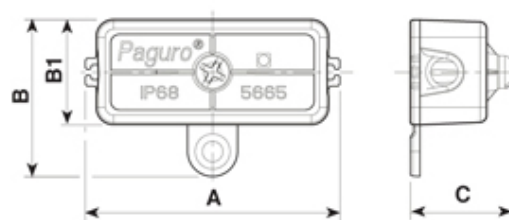

## Range: Weatherproof/Waterproof Connectors

Order Code: CGL-I2C-002 (5665/////221)

Dimensioni / Dimensions (mm)

A	B	B1	C
44	27	18	17,5

### DESCRIPTION

Miniature Paguro gel connector junction box black, 2 cable entry  
4.8-6mm with 2 pole terminal block

## SPECIFICATION

<b>Colour</b>	Black
<b>Length (mm)</b>	44
<b>Width (mm)</b>	18
<b>Depth (mm)</b>	17.5
<b>Cable Entries</b>	2
<b>Max Current (A)</b>	16
<b>Max Voltage (V)</b>	250 (Testing now)
<b>Number of Poles</b>	2
<b>Max Conductor Size (Sq mm)</b>	2.5
<b>Minimum Cable Diameter (mm)</b>	4.8
<b>Maximum Cable Diameter (mm)</b>	6
<b>IP Rating</b>	68
<b>Min Temperature Rating °C</b>	-30
<b>Max Temperature Rating °C</b>	130
<b>Body Material</b>	Nylon PA66-RV
<b>Fixing System</b>	Screw
<b>Gel Material</b>	Sealing bi-component syliconic gel
<b>Terminal Type</b>	Screw - wp