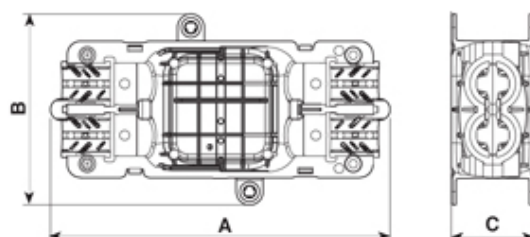

Gel Filled

Range: Weatherproof/Waterproof Connectors

Order Code: CGL-I4B-O05 (5660/5///221)

Dimensioni / Dimensions (mm)

A	B	C
138	78	35

Max volume interno disponibile ~ 27cm³

Max internal room available ~ 27cm³

DESCRIPTION

Paguro gel connector junction box black, 4 cable entry 7.5-16mm cable with 5 pole terminal block

WEATHERPROOF/WATERPROOF CONNECTORS FEATURES

- Patented memory Gel
- Can be rewired without renewal of internal Gel
- IP68 Protection as standard
- Supplied complete with connector
- Ideal for external connection applications
- The products can be buried without moisture ingress problems
- Up to 16 Amp current capability, depending on product

Features may vary by product throughout the range.

Subject to technical modification without notice.

Typographical and other errors do not justify claim for damages.

SPECIFICATION

Colour	Black
Length (mm)	138
Width (mm)	78
Depth (mm)	35
Cable Entries	4
Max Current (A)	16
Max Voltage (V)	250
Number of Poles	5
Max Conductor Size (Sq mm)	2.5
Minimum Cable Diameter (mm)	7.5
Maximum Cable Diameter (mm)	16
IP Rating	68
Min Temperature Rating °C	-30
Max Temperature Rating °C	130
Body Material	Nylon PA66 V0
Fixing System	Cable
Gel Material	Sealing bi-component syliconic gel
Terminal Type	Screw