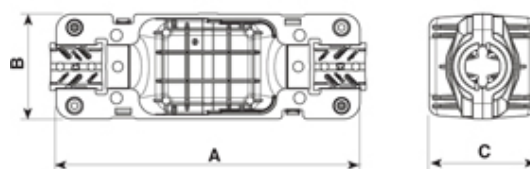

## Range: Weatherproof/Waterproof Connectors

Order Code: CGL-I4B-S03 (5660/4///221)

Dimensioni / Dimensions (mm)

A	B	C
120	40	41

Max volume interno disponibile ~ 25,92cm<sup>3</sup>

Max internal room available ~ 25.92cm<sup>3</sup>

### DESCRIPTION

Paguro gel connector junction box black, 4 cable entry 7.5-16mm cable with 3 pole terminal block

## SPECIFICATION

<b>Colour</b>	Black
<b>Length (mm)</b>	138
<b>Width (mm)</b>	78
<b>Depth (mm)</b>	35
<b>Cable Entries</b>	4
<b>Max Current (A)</b>	16
<b>Max Voltage (V)</b>	250
<b>Number of Poles</b>	3
<b>Max Conductor Size (Sq mm)</b>	4
<b>Minimum Cable Diameter (mm)</b>	7.5
<b>Maximum Cable Diameter (mm)</b>	16
<b>IP Rating</b>	68
<b>Min Temperature Rating °C</b>	-30
<b>Max Temperature Rating °C</b>	130
<b>Body Material</b>	Nylon PA66 V0
<b>Fixing System</b>	Cable
<b>Gel Material</b>	Sealing bi-component syliconic gel
<b>Terminal Type</b>	Screw - wp