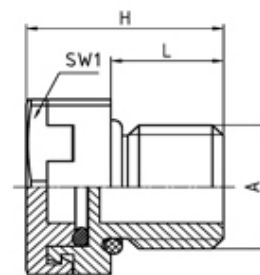

Venting Elements/Breather Plugs

Range: Cable Glands/Grommets

Order Code: JDAE12PA7035

DESCRIPTION

Venting element thread length 10 Light Grey - RAL 7035

CABLE GLANDS/GROMMETS FEATURES

- Theoretical air flow ca. 10 l/h at $\Delta p = 0,07$ bar
- Water entry pressure > 1 bar
- Temperature range -40°C/+100°C
- Protection grade IP66 / IP67 / IP69K

Subject to technical modification without notice.

Typographical and other errors do not justify claim for damages.

SPECIFICATION

Product Type	Standard
Body Material	Polyamide
Min Temperature Rating °C	-40
Max Temperature Rating °C	100
IP Rating	IP66/IP67/IP69K
Colour	Light Grey - RAL 7035
External Connecting Thread Type	Metric
Thread Length (mm)	10
Membrane	Polyether sulphone PES
Typical Air Flow	90 - 130 ml/min/cm2, 0,01 bar
Water Entry Pressure	> 1 bar
Width Across Flat 1 (mm)	17
Height (mm)	17.8
Connecting Thread Size	M12x1.5
Test Standard	Washers - Steel zinc-plated, Locknut - Brass CuZn39Pb3, nickel-plated, O-Ring - Nitrile rubber
Torque Settings	> 0.7Nm