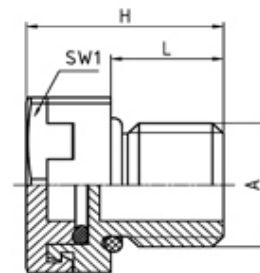

Venting Elements/Breather Plugs

Range: Cable Glands/Grommets

Order Code: JDAE12PA7035

DESCRIPTION

Venting element thread length 10 Light Grey - RAL 7035

CABLE GLANDS/GROMMETS FEATURES

- Theoretical air flow ca. 10 l/h at $\Delta p = 0,07$ bar
- Water entry pressure > 1 bar
- Temperature range -40°C/+100°C
- Protection grade IP66 / IP67 / IP69K

Subject to technical modification without notice.

Typographical and other errors do not justify claim for damages.

SPECIFICATION

Product Type	Standard
Body Material	Polyamide
Min Temperature Rating °C	-40
Max Temperature Rating °C	100
IP Rating	IP66/IP67/IP69K
Colour	Light Grey - RAL 7035
External Connecting Thread Type	Metric
Thread Length (mm)	10
Membrane	Polyether sulphone PES
Typical Air Flow	90 - 130 ml/min/cm2, 0,01 bar
Water Entry Pressure	> 1 bar
Width Across Flat 1 (mm)	17
Height (mm)	17.8
Connecting Thread Size	M12x1.5
Test Standard	Washers - Steel zinc-plated, Locknut - Brass CuZn39Pb3, nickel-plated, O-Ring - Nitrile rubber
Torque Settings	> 0.7Nm