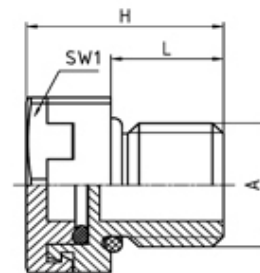

Venting Elements/Breather Plugs

Range: Cable Glands/Grommets

Order Code: GVE-PMS-M12-GL (JDAE12PA067035)

DESCRIPTION

Venting element thread length 6 Light Grey - RAL 7035

CABLE GLANDS/GROMMETS FEATURES

- Theoretical air flow ca. 10 l/h at $\Delta p = 0,07$ bar
- Water entry pressure > 1 bar
- Temperature range -40°C to +100°C
- Protection grade IP66 / IP67 / IP69K

Subject to technical modification without notice.

Typographical and other errors do not justify claim for damages.