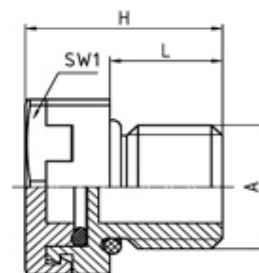

Venting Elements/Breather Plugs

Range: Cable Glands/Grommets

Order Code: GVE-PMS-M12-GL (JDAE12PA067035)

DESCRIPTION

Venting element thread length 6 Light Grey - RAL 7035

CABLE GLANDS/GROMMETS FEATURES

- Theoretical air flow ca. 10 l/h at $\Delta p = 0,07$ bar
- Water entry pressure > 1 bar
- Temperature range -40°C to +100°C
- Protection grade IP66 / IP67 / IP69K

Subject to technical modification without notice.

Typographical and other errors do not justify claim for damages.

SPECIFICATION

Product Type	Standard
Body Material	Polyamide
Min Temperature Rating °C	-40
Max Temperature Rating °C	100
IP Rating	IP66/IP67/IP69K
Colour	Light Grey - RAL 7035
External Connecting Thread Type	Metric
Thread Length (mm)	6
Membrane	Polyether sulphone PES
Typical Air Flow	90 - 130 ml/min/cm2, 0,01 bar
Water Entry Pressure	> 1 bar
Width Across Flat 1 (mm)	17
Connecting Thread Size	M12x1.5
Test Standard	Washers - Steel zinc-plated, Locknut - Brass CuZn39Pb3, nickel-plated, O-Ring - Nitrile rubber