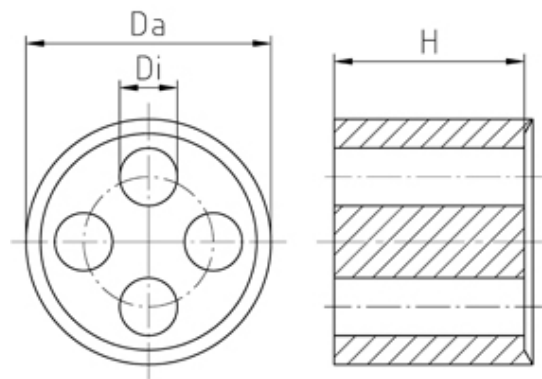

## Range: Cable Glands/Grommets

Part Number: WJ-DM 16/2x4.5

### DESCRIPTION

Sealing insert, Internal dia 2x4.5 Ext. Dia 11.7

## SPECIFICATION

<b>Product Type</b>	Standard
<b>Min Temperature Rating °C</b>	-30
<b>Max Temperature Rating °C</b>	100
<b>Thread Size</b>	M16
<b>External Diameter (mm)</b>	11.7
<b>Sealing Insert</b>	Evoprene TPE
<b>Interior Diameter (mm)</b>	2x4.5
<b>Comments</b>	assembled in PERFECT series: 50.6xx M//zXz, 50.6xx Pazzzz/zXz
<b>Height (mm)</b>	7.6