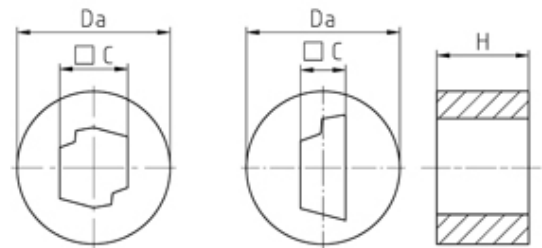

Inserts/Accessories

Range: Cable Glands/Grommets

Part Number: WJ-DM 20/ASI/1

DESCRIPTION

ASI Cable sealing insert -1x AS-i Bus-cable for M20 gland

Subject to technical modification without notice.

Typographical and other errors do not justify claim for damages.