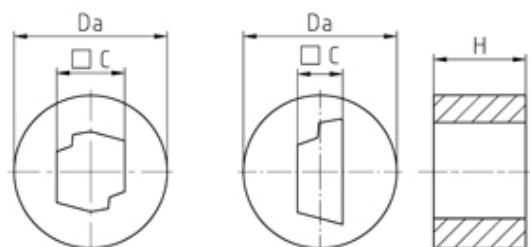

Inserts/Accessories

Range: Cable Glands/Grommets

Part Number: WJ-DM 25/ASI/1

DESCRIPTION

ASI Cable sealing insert -1x AS-i Bus-cable for M25 gland

Subject to technical modification without notice.

Typographical and other errors do not justify claim for damages.

SPECIFICATION

Product Type	Standard
Min Temperature Rating °C	-30
Max Temperature Rating °C	100
Thread Size	M25
Clamping Range Max (mm)	1x AS-i Bus-Leitung
External Diameter (mm)	19.8
Sealing Insert	Evoprene TPE
Comments	assembled in PERFECT series: 50.6xx M/ASi/z, 50.6xx PAzzzzASiz
Height (mm)	9.3