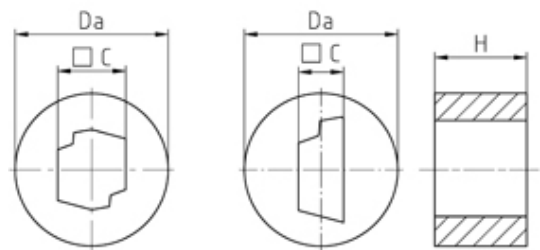

Inserts/Accessories

Range: Cable Glands/Grommets

Part Number: WJ-DM 25/ASI/2

DESCRIPTION

ASI Cable sealing insert -2x AS-i Bus-cable for M25 gland

Subject to technical modification without notice.

Typographical and other errors do not justify claim for damages.

SPECIFICATION

Product Type	Standard
Min Temperature Rating °C	-30
Max Temperature Rating °C	100
Thread Size	M25
Clamping Range Max (mm)	1x AS-i Bus-Leitung
External Diameter (mm)	19.8
Sealing Insert	Evoprene TPE
Comments	assembled in PERFECT series: 50.6xx M/ASi/z, 50.6xx PAzzzzASiz
Height (mm)	9.3