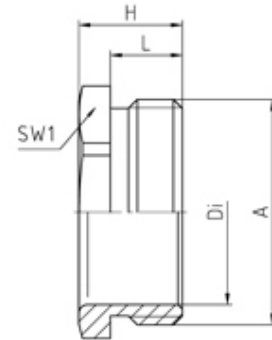

0329 MO

Pressure screw PG 29 thread length 8

SPECIFICATION

| | |
|--|--------------------------------------|
| Product Type | Standard |
| Body Material | Nickel Plated Brass |
| Min Temperature °C | -60 |
| Max Temperature °C | 200 |
| Thread Size | PG29 |
| External Connecting Thread Type | PG |
| Thread Length (mm) | 8 |
| Interior Diameter (mm) | 32 |
| Width Across Flat 1 (mm) | 37 |
| Height (mm) | 12 |
| Connecting Thread Size | Pg 29 |
| Additional Material Detail | Body - Brass CuZn39Pb3 nickel plated |