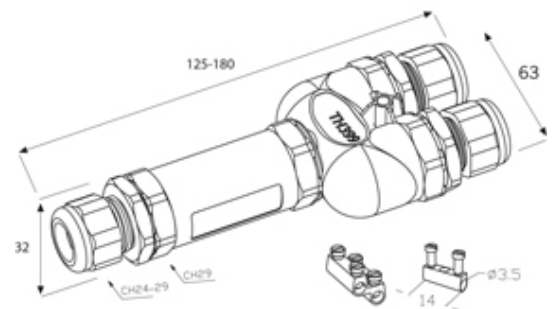

## Range: Weatherproof/Waterproof Connectors

Order Code: CWP-TYG-BAW-I06 (THB.399.A6C)

### DESCRIPTION

TeeTube 6 Pole Screw - wp 7mm to 13.5mm, 2.5 mm max conductor size IP68 24A 250V 3 cable entries

### WEATHERPROOF/WATERPROOF CONNECTORS FEATURES

- Tough, robust construction with large cable range acceptance
- Straight through, T splitter and Y splitter versions available
- Dual terminal versions available for easy fitting and looping of conductors (2+2 and 3+3 poles)
- Temperature rating of -40°C to +125°C

## SPECIFICATION

Cable Entries	3
Max Current (A)	24
Max Voltage (V)	250
Number of Poles	6
Max Conductor Size (Sq mm)	2.5
Minimum Cable Diameter (mm)	7
Maximum Cable Diameter (mm)	13.5
IP Rating	68
Min Temperature Rating °C	-40
Max Temperature Rating °C	125
Temperature "T" Rating	T85
Body Material	PA66 / TPE
Fixing System	Cable
Terminal Type	Screw - wp