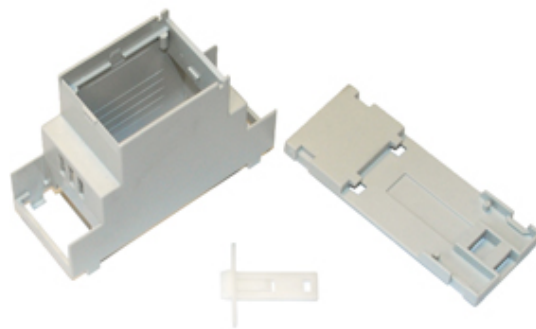

# DIN Rail Enclosures

## Range: DIN Rail Enclosures and Accessories

Order Code: EDR-AIB-26-GL (DNMB/2V/2E)

---

---

### DESCRIPTION

73mm Vented DIN Rail enclosures with open top, enclosure 2

*Subject to technical modification without notice.*

*Typographical and other errors do not justify claim for damages.*

## SPECIFICATION

<b>Body Material</b>	Flame retardant UL94-V0 polycarbonate
<b>Body Style</b>	Vented
<b>Comments</b>	All enclosures can be customised
<b>Height (mm)</b>	73
<b>Length (mm)</b>	36
<b>Top Style</b>	Open
<b>Width (mm)</b>	90