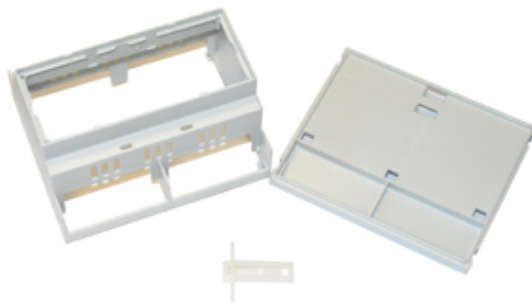

# DIN Rail Enclosures

## Range: DIN Rail Enclosures and Accessories

Order Code: EDR-AIB-106-GL (DNMB/6V/2E)

---

---

### DESCRIPTION

73mm Vented DIN Rail enclosures with open top, enclosure 6

*Subject to technical modification without notice.*

*Typographical and other errors do not justify claim for damages.*

## SPECIFICATION

<b>Body Material</b>	Flame retardant UL94-V0 polycarbonate
<b>Body Style</b>	Vented
<b>Comments</b>	All enclosures can be customised
<b>Height (mm)</b>	73
<b>Length (mm)</b>	106
<b>Top Style</b>	Open
<b>Width (mm)</b>	90